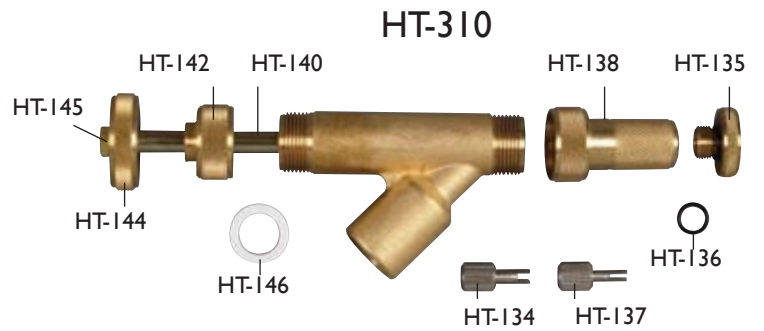

Rely[®]
Flat Proofing Polymer

PARTS CATALOG

Pneumatic

To Order Call:
800.825.6836 or 866.290.7359

Electric

EP-5000F

EP-5000VF

EP-105