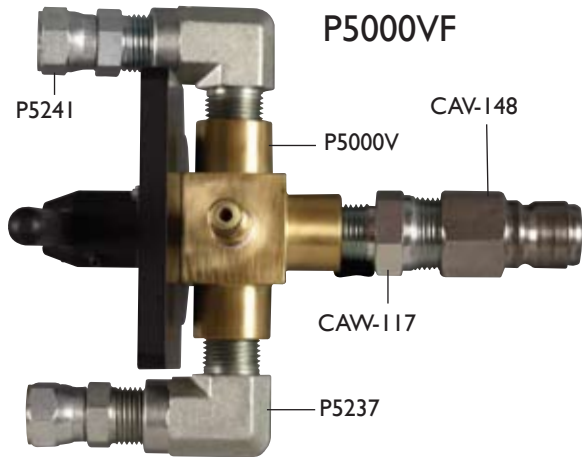

Rely[®]
Flat Proofing Polymer

PARTS CATALOG

Pneumatic

To Order Call:
800.825.6836 or 866.290.7359

Electric

EP-5000F

EP-5000VF

EP-105

To Order Call:
800.825.6836 or 866.290.7359

G 101

MP-116

EP-115
3 HP Gear Pump

EP-116
5 HP Gear Pump

G 207-385

G 207-580

CAW 84722