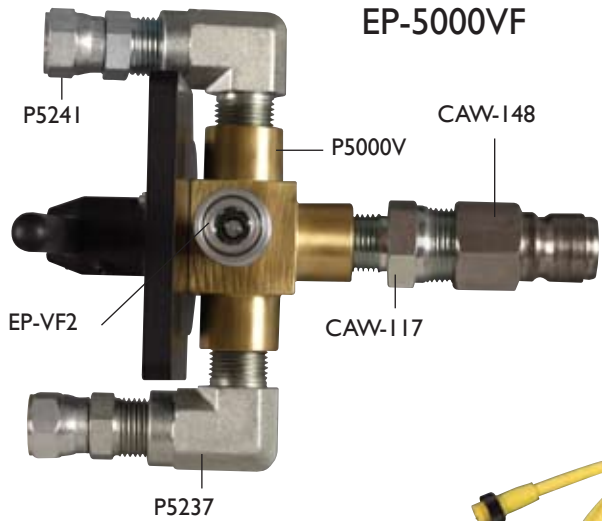

Rely[®]
Flat Proofing Polymer

PARTS CATALOG

Pneumatic

To Order Call:
800.825.6836 or 866.290.7359

Electric

EP-5000F

EP-5000VF

EP-105