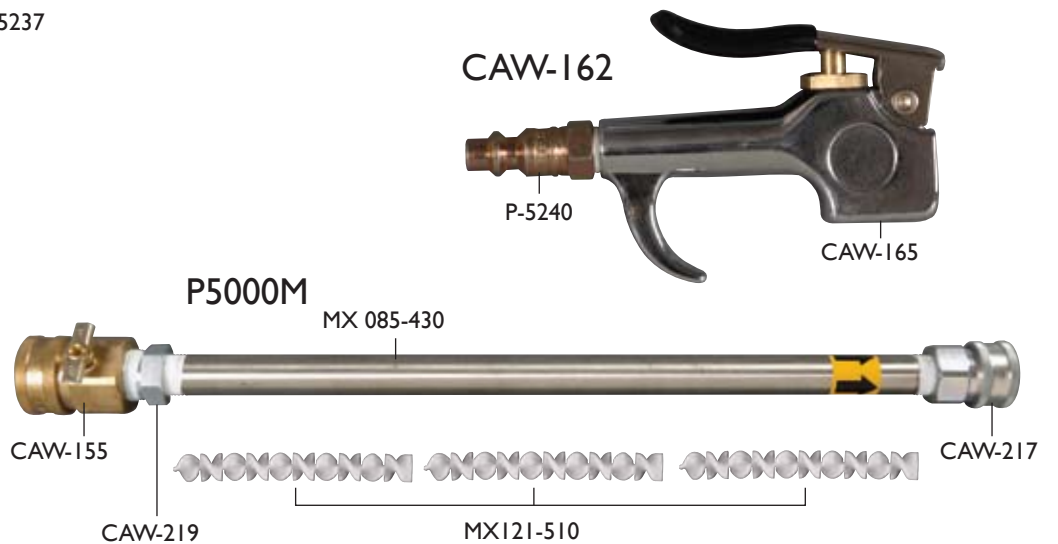

Rely[®]
Flat Proofing Polymer

PARTS CATALOG

Pneumatic

To Order Call:
800.825.6836 or 866.290.7359

Electric

EP-5000F

EP-5000VF

EP-105