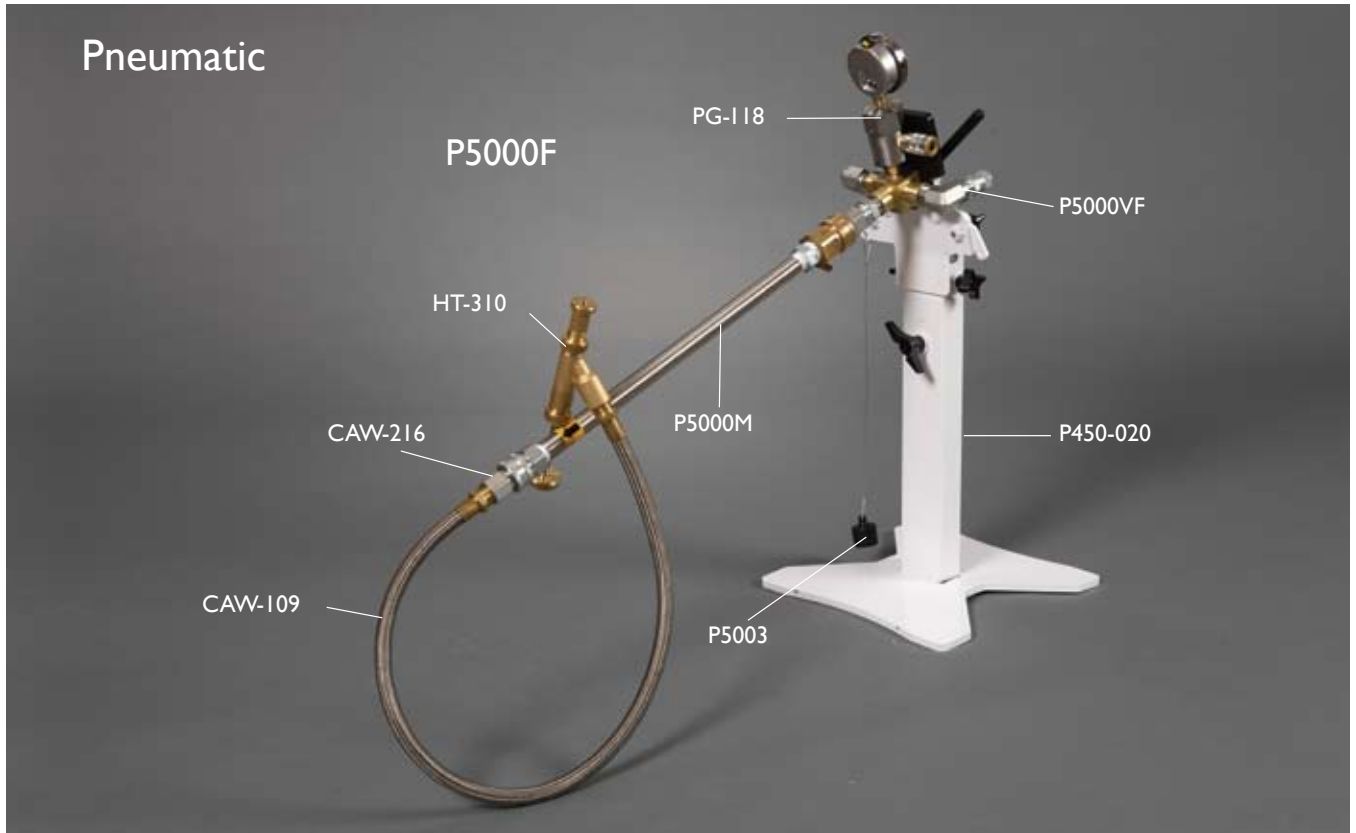

Rely[®]
Flat Proofing Polymer

PARTS CATALOG

Pneumatic

To Order Call:
800.825.6836 or 866.290.7359

Electric

EP-5000F

EP-5000VF

EP-105