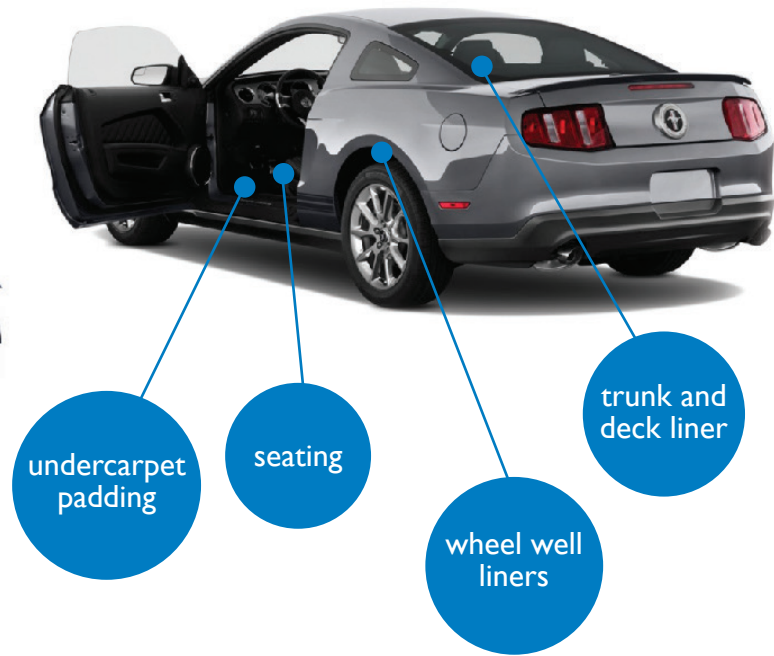

Carpenter Needle Punch

Leave the noise behind

- CUSTOM DESIGNS CAN BE PRODUCED FOR SPECIFIC CUSTOMER APPLICATIONS
- ISO 9001: 2015 CERTIFIED 
- SHORTEST LEAD TIMES IN THE INDUSTRY
- FIBERS AVAILABLE:
POLYESTER: POST CONSUMER AND VIRGIN

Carpenter Co. needle punch nonwovens are all around you, from the shoes you wear to the car you drive. Our unmatched quality and production efficiency have made us a leader in the needle punch markets we service. Our multiple lines are centrally located and our investments in state of the art equipment makes us a technical leader. In-house testing ensures a repeatable and reliable product from the first roll to the last.