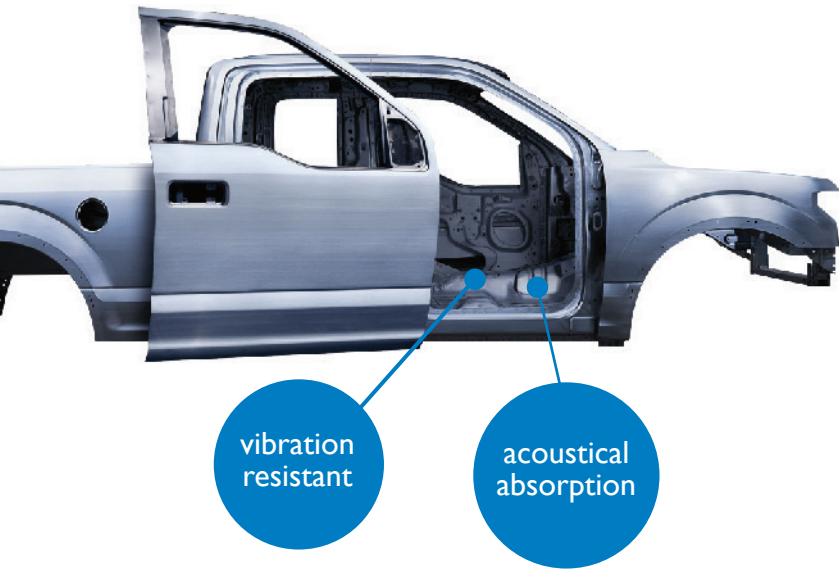

Carpenter Needle Punch

Leave the noise behind

- CUSTOM DESIGNS CAN BE PRODUCED FOR SPECIFIC CUSTOMER APPLICATIONS
- ISO 9001: 2015 CERTIFIED 
- SHORTEST LEAD TIMES IN THE INDUSTRY
- FIBERS AVAILABLE:
POLYESTER: POST CONSUMER AND VIRGIN

Carpenter Co. needle punch nonwovens are all around you, from the shoes you wear to the car you drive. Our unmatched quality and production efficiency have made us a leader in the needle punch markets we service. Our multiple lines are centrally located and our investments in state of the art equipment makes us a technical leader. In-house testing ensures a repeatable and reliable product from the first roll to the last.