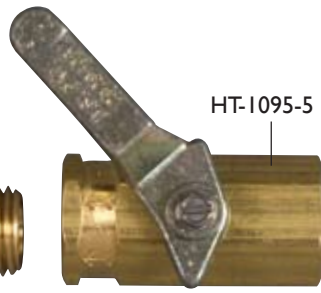

HT-1572

HT-1095-5

To Order Call:
800.825.6836 or 866.290.7359