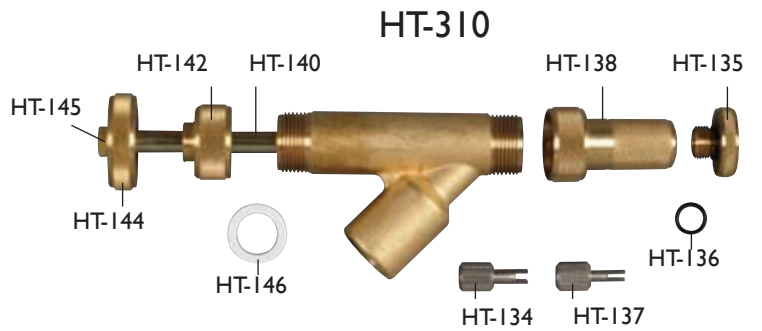

Rely[®]
Flat Proofing Polymer

PARTS CATALOG

CARPENTER
Tire Products Division

Pneumatic

To Order Call:
800.825.6836 or 866.290.7359

Electric

EP-5000F

EP-5000VF

EP-105

To Order Call:
800.825.6836 or 866.290.7359

G 101

MP-116

EP-115
3 HP Gear Pump

EP-116
5 HP Gear Pump

G 207-385

G 207-580