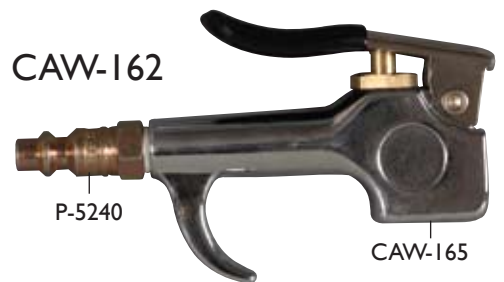

Rely[®]
Flat Proofing Polymer

PARTS CATALOG

CARPENTER
Tire Products Division

Pneumatic

To Order Call:
800.825.6836 or 866.290.7359

Electric

EP-5000F

EP-5000VF