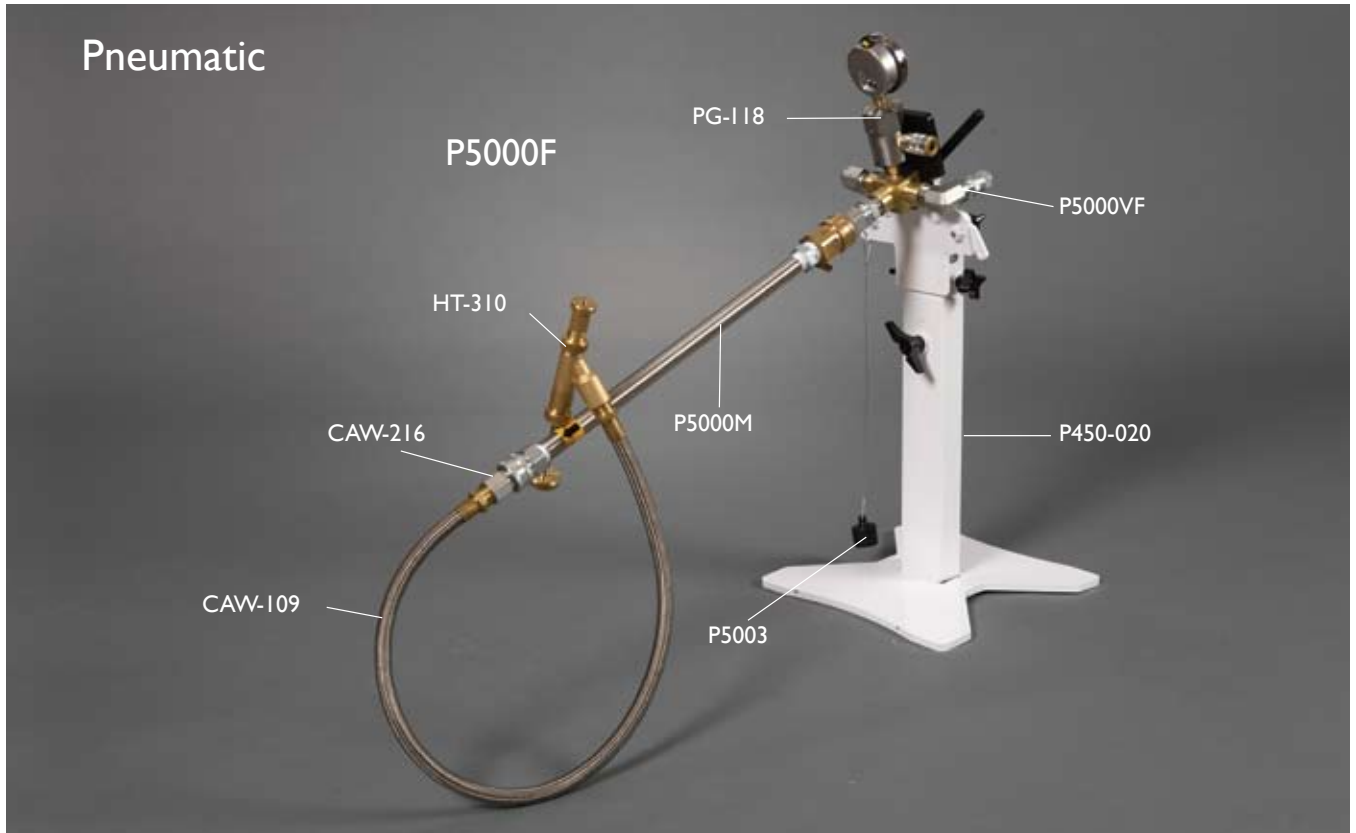

Rely[®]
Flat Proofing Polymer

PARTS CATALOG

CARPENTER
Tire Products Division

Pneumatic

To Order Call:
800.825.6836 or 866.290.7359

Electric

EP-5000F

EP-5000VF