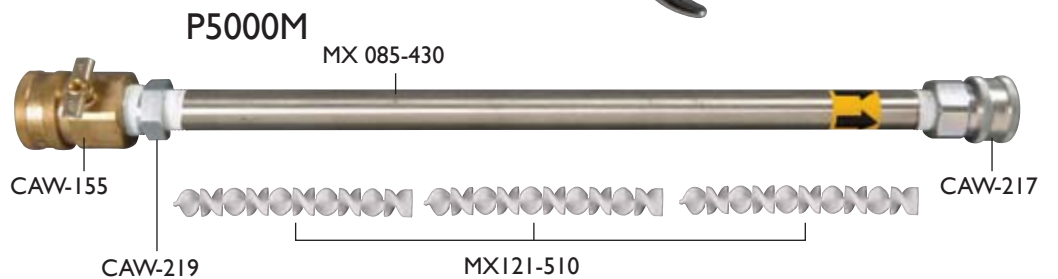

Rely[®]
Flat Proofing Polymer

PARTS CATALOG

CARPENTER
Tire Products Division

Pneumatic

To Order Call:
800.825.6836 or 866.290.7359

Electric

EP-5000F

EP-5000VF