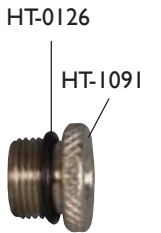

HT-0126

HT-1091