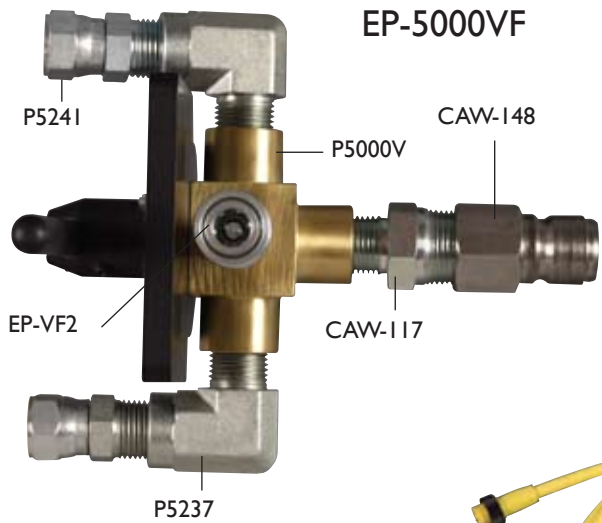

Rely[®]
Flat Proofing Polymer

PARTS CATALOG

CARPENTER
Tire Products Division

Pneumatic

To Order Call:
800.825.6836 or 866.290.7359

Electric

EP-5000F

EP-5000VF