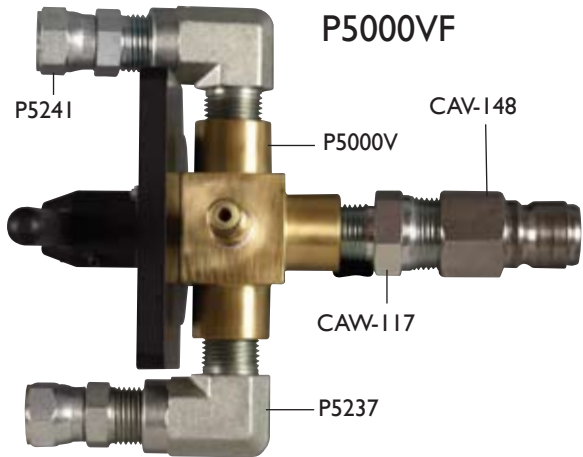

Rely[®]
Flat Proofing Polymer

PARTS CATALOG

CARPENTER
Tire Products Division

Pneumatic

To Order Call:
800.825.6836 or 866.290.7359

Electric

EP-5000F

EP-5000VF

EP-105

To Order Call:
800.825.6836 or 866.290.7359

G 101

MP-116

EP-115
3 HP Gear Pump

EP-116
5 HP Gear Pump

G 207-385

G 207-580